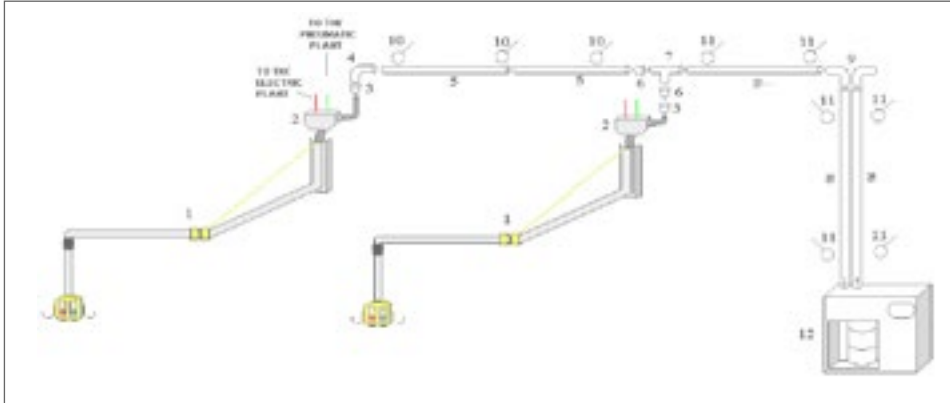

## KIT 2 BP + ASPIRCAR

LEGENDA			
1	BP-5000-C/380	7	CA-TE80FMM
2	TSC-CARTER-S	8	CA-TUBO80/3A
3	CA-CO-CVL	9	CA-C80/90°MF
4	CA-C60/90°MF	10	CA-CL-80
5	CA-TUBO60/3A	11	CA-CL-80
6	CA-CO80/60	12	ASPIRCAR
*	CA-MAN6OFF	**	CA-MAN8OFF

## KIT TSC + BN + ASPIRCAR

LEGENDA			
1	TSC-201BHA	12	CA-CO-CVL
2	TSC-TUBO A.1.5	13	CA-C60/90°MF
3	TSC-GIUNTO	14	CA-TUBO 60/3A
4	TSC-SERV. CSCZ	15	CA-CO 80/60
5	CVL***	16	CA-TE80FMM
6	TSC-SERV. CSZF	17	CA-TUBO 80/3A
7	TSC-SERV-MTL	18	CA-C80/90°MF
8	BN-1-2000	19	CA-CL-80
9	BN-1-4000	20	CA-CL-60
10	STSC-B	21	ASPIRCAR
11	TSC-CARTER		

\* (FOR CONNECTING TWO PARTS WITH THE DIAMETER 60 BUT REDUCED IN THE LENGTH FOR ADAPTATIONS)

\*\* (FOR CONNECTING TWO PARTS WITH THE DIAMETER 80 BUT REDUCED IN THE LENGTH FOR ADAPTATIONS)

\*\*\* (LENGTH OF THE LINE \* 1,2 + 2m)