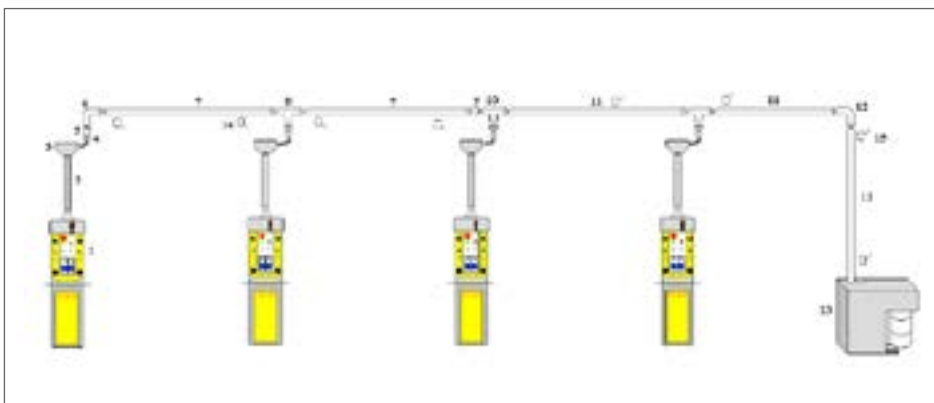

KIT TOTEM + ASPIRCAR

LEGENDA			
1	TOTEM NEW 2 TG FULL	9	CA-CO100/80
2	TSC-TUBO-A.1	10	CA-TE100FMM
3	TSC CARTER	11	CA-TUBO100/3A
4	CA-CO-CVL	12	CA-C100/90°MF
5	CA-CO-80/60	13	ASPIRCAR
6	CA-C80/90°MF	14	CA-CL-80
7	CA-TUBO80/3A	15	CA-CL-100
8	CA-TE80FMM