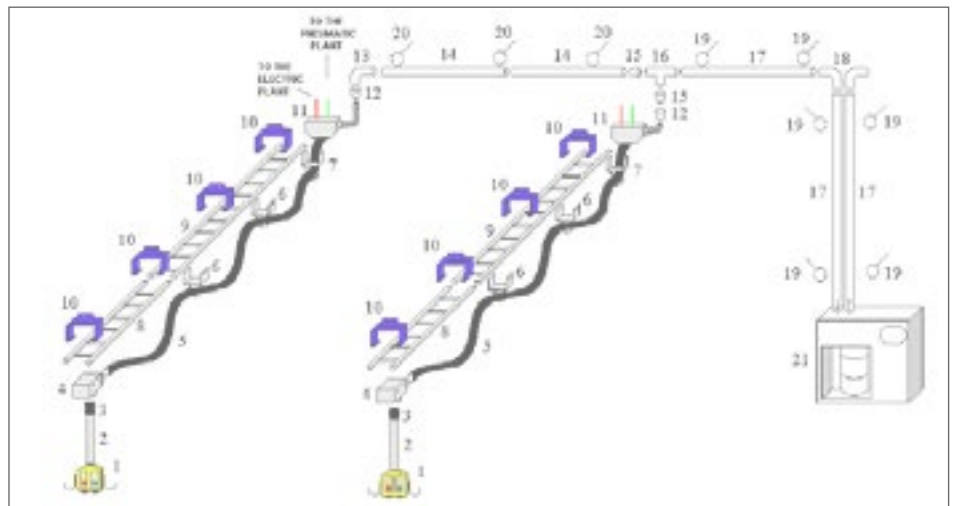

## KIT 2 BP + ASPIRCAR

LEGENDA			
1	BP-5000-C/380	7	CA-TE80FMM
2	TSC-CARTER-S	8	CA-TUBO80/3A
3	CA-CO-CVL	9	CA-C80/90°MF
4	CA-C60/90°MF	10	CA-CL-80
5	CA-TUBO60/3A	11	CA-CL-80
6	CA-CO80/60	12	ASPIRCAR
*	CA-MAN6OFF	**	CA-MAN8OFF

## KIT TSC + BN + ASPIRCAR

LEGENDA			
1	TSC-201BHA	12	CA-CO-CVL
2	TSC-TUBO A.1.5	13	CA-C60/90°MF
3	TSC-GIUNTO	14	CA-TUBO 60/3A
4	TSC-SERV. CSCZ	15	CA-CO 80/60
5	CVL***	16	CA-TE80FMM
6	TSC-SERV. CSZF	17	CA-TUBO 80/3A
7	TSC-SERV-MTL	18	CA-C80/90°MF
8	BN-1-2000	19	CA-CL-80
9	BN-1-4000	20	CA-CL-60
10	STSC-B	21	ASPIRCAR
11	TSC-CARTER		

\* (FOR CONNECTING TWO PARTS WITH THE DIAMETER 60 BUT REDUCED IN THE LENGTH FOR ADAPTATIONS)

\*\* (FOR CONNECTING TWO PARTS WITH THE DIAMETER 80 BUT REDUCED IN THE LENGTH FOR ADAPTATIONS)

\*\*\* (LENGTH OF THE LINE \* 1,2 + 2m)